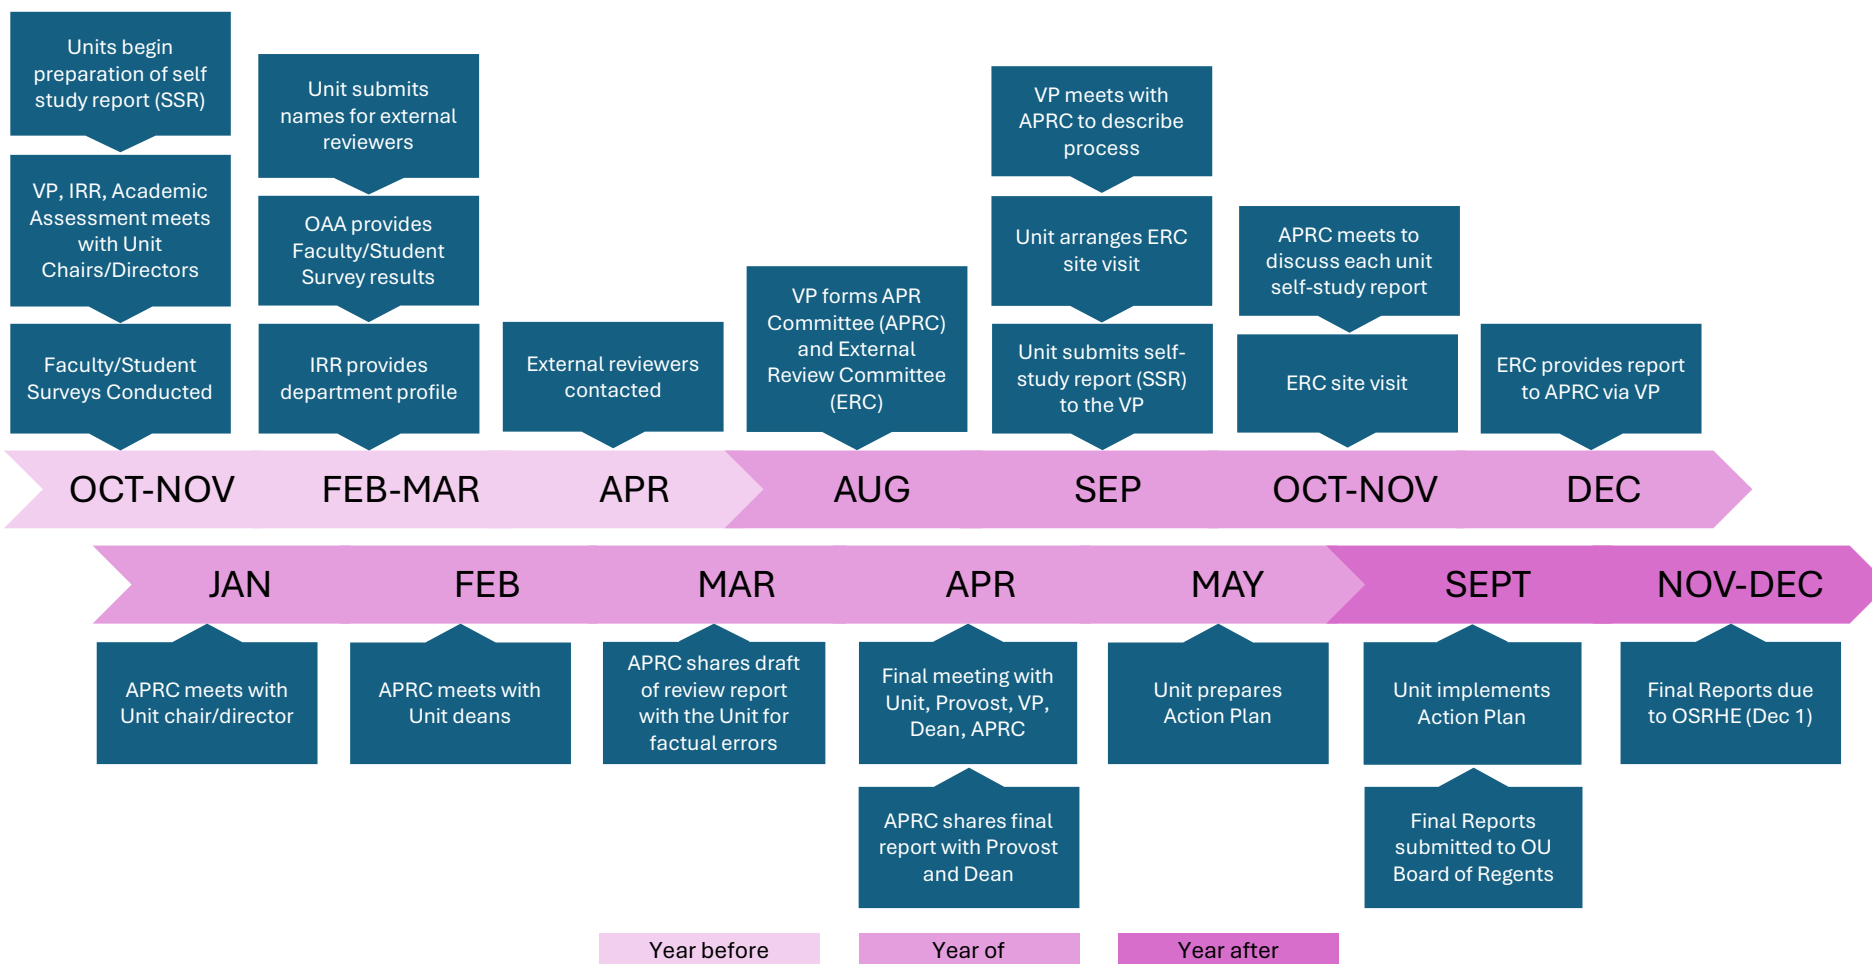

Academic Program Review Timeline

VP = Vice Provost APRC = Academic Program Review Committee ERC = External Review Committee IRR = Institutional Research & Reporting
 OAA = Office of Academic Assessment OSRHE = Oklahoma State Regents for Higher Education SSR = Self-Study Report