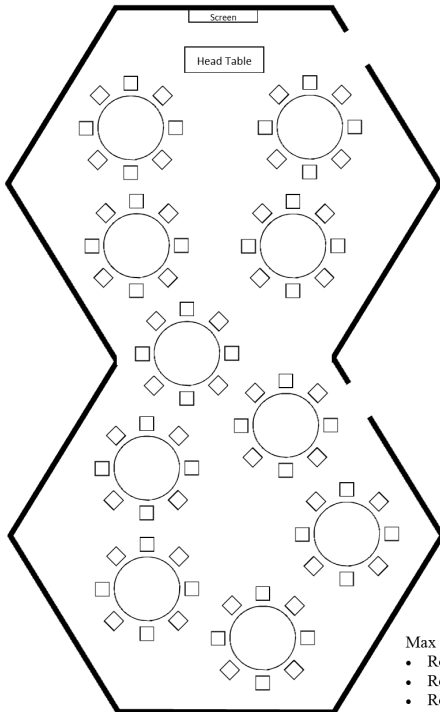

Thurman J. White Forum Building

Standard Room Setup Arrangements

Suites

Suite
“Auditorium” Arrangement

• Max Seating: 100

Suite
“Classroom” Arrangement

• Max Seating: 72

Suite
“Rounds” Arrangement

Max Seating:
 • Rounds of 8 - 80
 • Rounds of 7 - 70
 • Rounds of 6 - 60

Suite
“Pods” Arrangement

• Max Seating: 60

Thurman J. White Forum Building

Standard Room Setup Arrangements

Suites

Suite
"Boardroom" Arrangement

Suite
"Perimeter" Arrangement