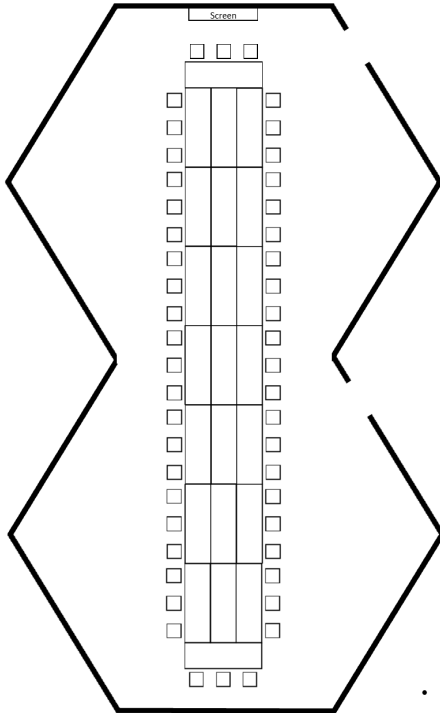

Thurman J. White Forum Building

Standard Room Setup Arrangements

Suites

Suite
“Auditorium” Arrangement

• Max Seating: 100

Suite
“Classroom” Arrangement

• Max Seating: 72

Suite
“Rounds” Arrangement

Max Seating:
 • Rounds of 8 - 80
 • Rounds of 7 - 70
 • Rounds of 6 - 60

Suite
“Pods” Arrangement

• Max Seating: 60

Thurman J. White Forum Building

Standard Room Setup Arrangements

Suites

Suite
"Boardroom" Arrangement

Suite
"Perimeter" Arrangement