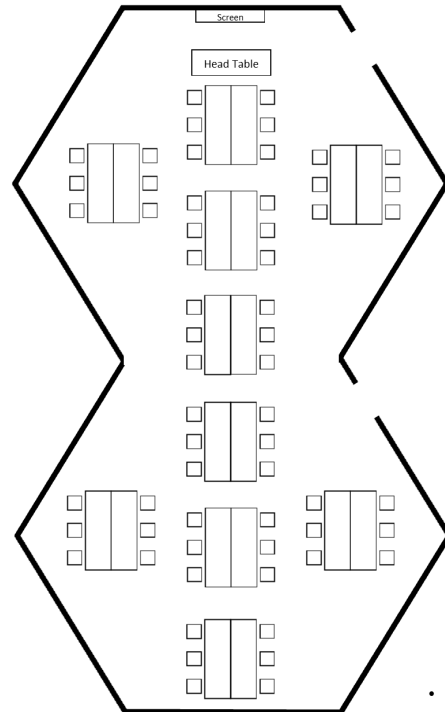

Thurman J. White Forum Building

Standard Room Setup Arrangements

Suites

Suite
“Auditorium” Arrangement

• Max Seating: 100

Suite
“Classroom” Arrangement

• Max Seating: 72

Suite
“Rounds” Arrangement

Max Seating:
 • Rounds of 8 - 80
 • Rounds of 7 - 70
 • Rounds of 6 - 60

Suite
“Pods” Arrangement

• Max Seating: 60

Thurman J. White Forum Building

Standard Room Setup Arrangements

Suites

Suite
"Boardroom" Arrangement

Suite
"Perimeter" Arrangement