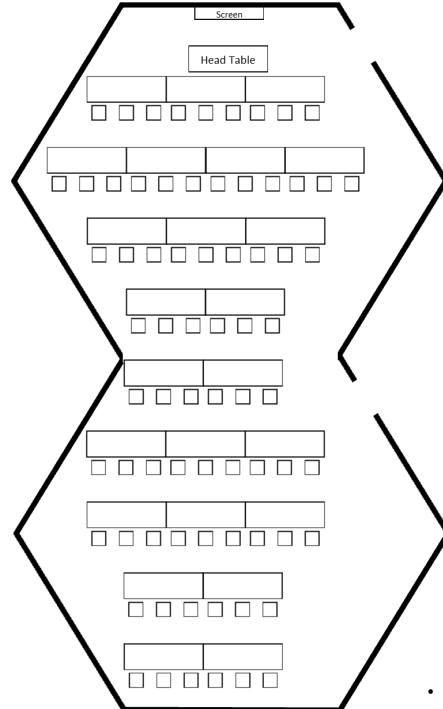

Thurman J. White Forum Building

Standard Room Setup Arrangements

Suites

Suite
“Auditorium” Arrangement

• Max Seating: 100

Suite
“Classroom” Arrangement

• Max Seating: 72

Suite
“Rounds” Arrangement

Max Seating:
 • Rounds of 8 - 80
 • Rounds of 7 - 70
 • Rounds of 6 - 60

Suite
“Pods” Arrangement

• Max Seating: 60

Thurman J. White Forum Building

Standard Room Setup Arrangements

Suites

Suite
"Boardroom" Arrangement

Suite
"Perimeter" Arrangement