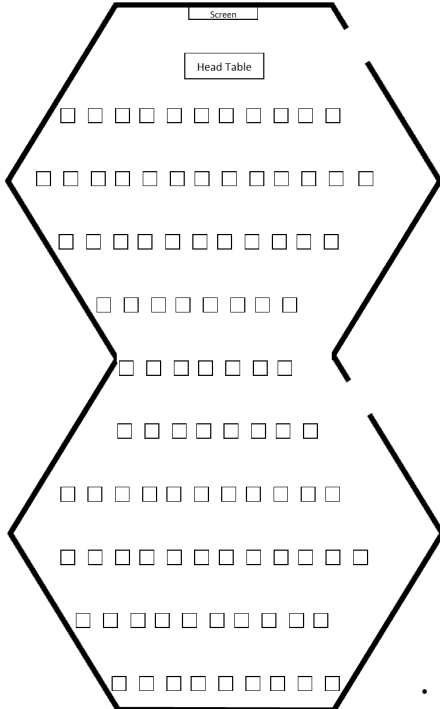

Thurman J. White Forum Building

Standard Room Setup Arrangements

Suites

Suite
“Auditorium” Arrangement

• Max Seating: 100

Suite
“Classroom” Arrangement

• Max Seating: 72

Suite
“Rounds” Arrangement

Max Seating:
 • Rounds of 8 - 80
 • Rounds of 7 - 70
 • Rounds of 6 - 60

Suite
“Pods” Arrangement

• Max Seating: 60

Thurman J. White Forum Building

Standard Room Setup Arrangements

Suites

Suite
"Boardroom" Arrangement

Suite
"Perimeter" Arrangement