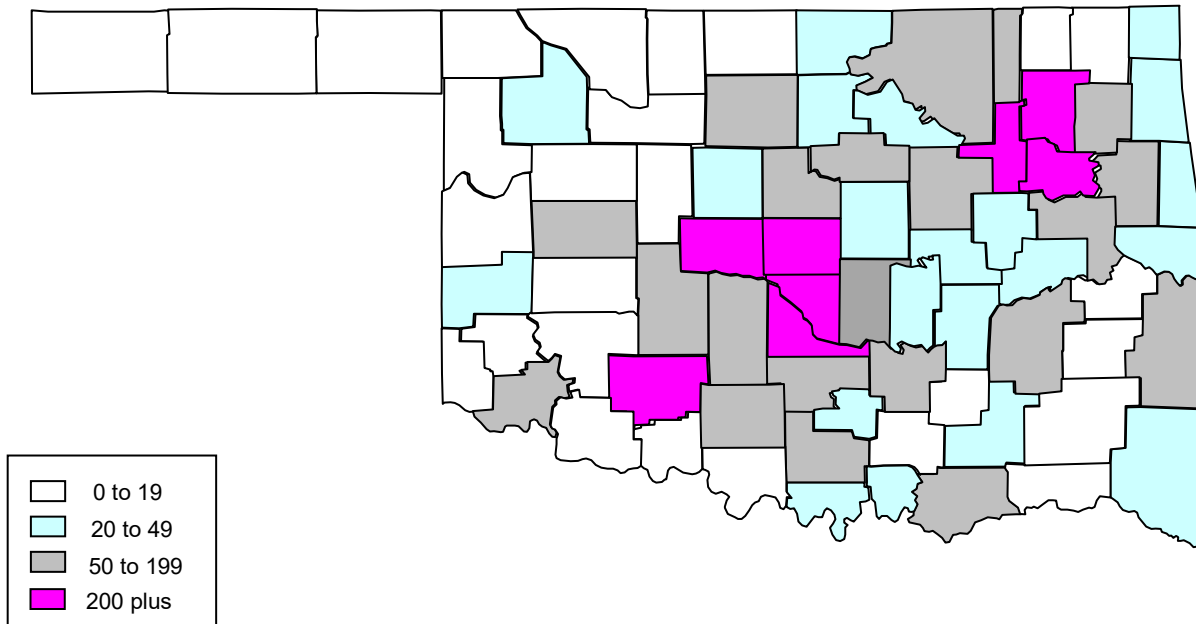

NORMAN CAMPUS STUDENTS

Enrollment by County in Oklahoma

Fall 2023

- * Students from Oklahoma (16,079) account for 55 percent of the total Norman Campus enrollment (29,166).
- * Counties with more than 1,000 students include Cleveland (4,405), Oklahoma (4,322), and Tulsa (2,347).
- * Other counties with 200 or more students include Canadian (823), McClain (355), Comanche (329), Rogers (215), and Wagoner (206).
- * Students represent 76 of 77 counties..