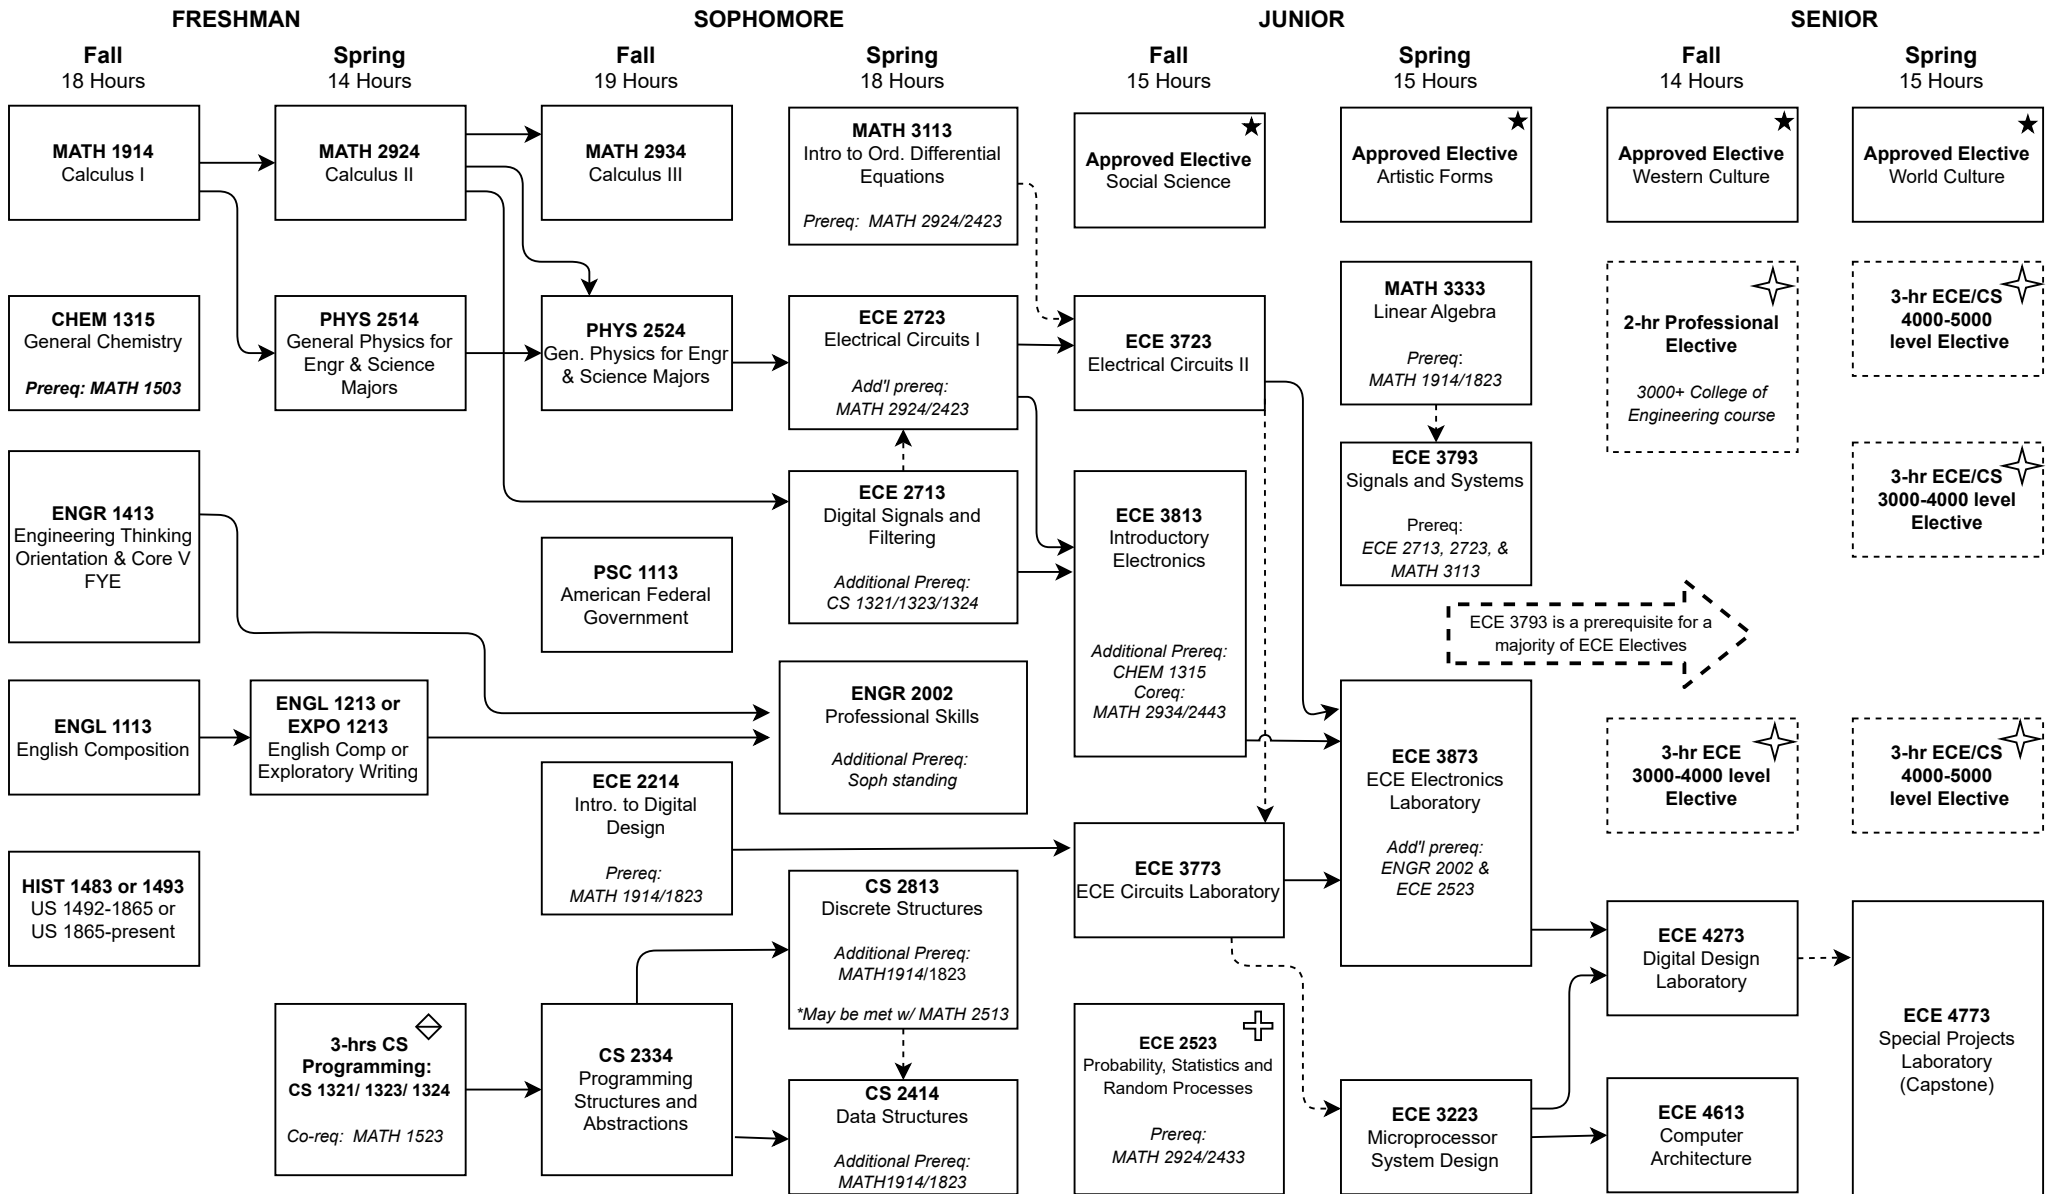

Name: _____

Sooner ID: _____

Bachelor of Science in Computer Engineering (B225)

Summer 2024 through Spring 2025 – Total Credit Hours: 128

This flowchart is not an official check sheet of degree requirements. It is meant to be used as a supplemental visual guide to be used along with the official University of Oklahoma degree check sheet.

- ★ At least one of these Gen. Ed. courses must be 3000-4000 level.
- Foreign Language: 2 semesters college level or 2 years of high school.
- CS placement survey must be taken. Link in classnav.ou.edu course description.
- Co-requisite.
- Prerequisite
- HS History Deficiency
- ECE 2523 may be met with ISE3293 if taken prior to Fall 2020
- Please see CE elective sheet when choosing electives for restrictions