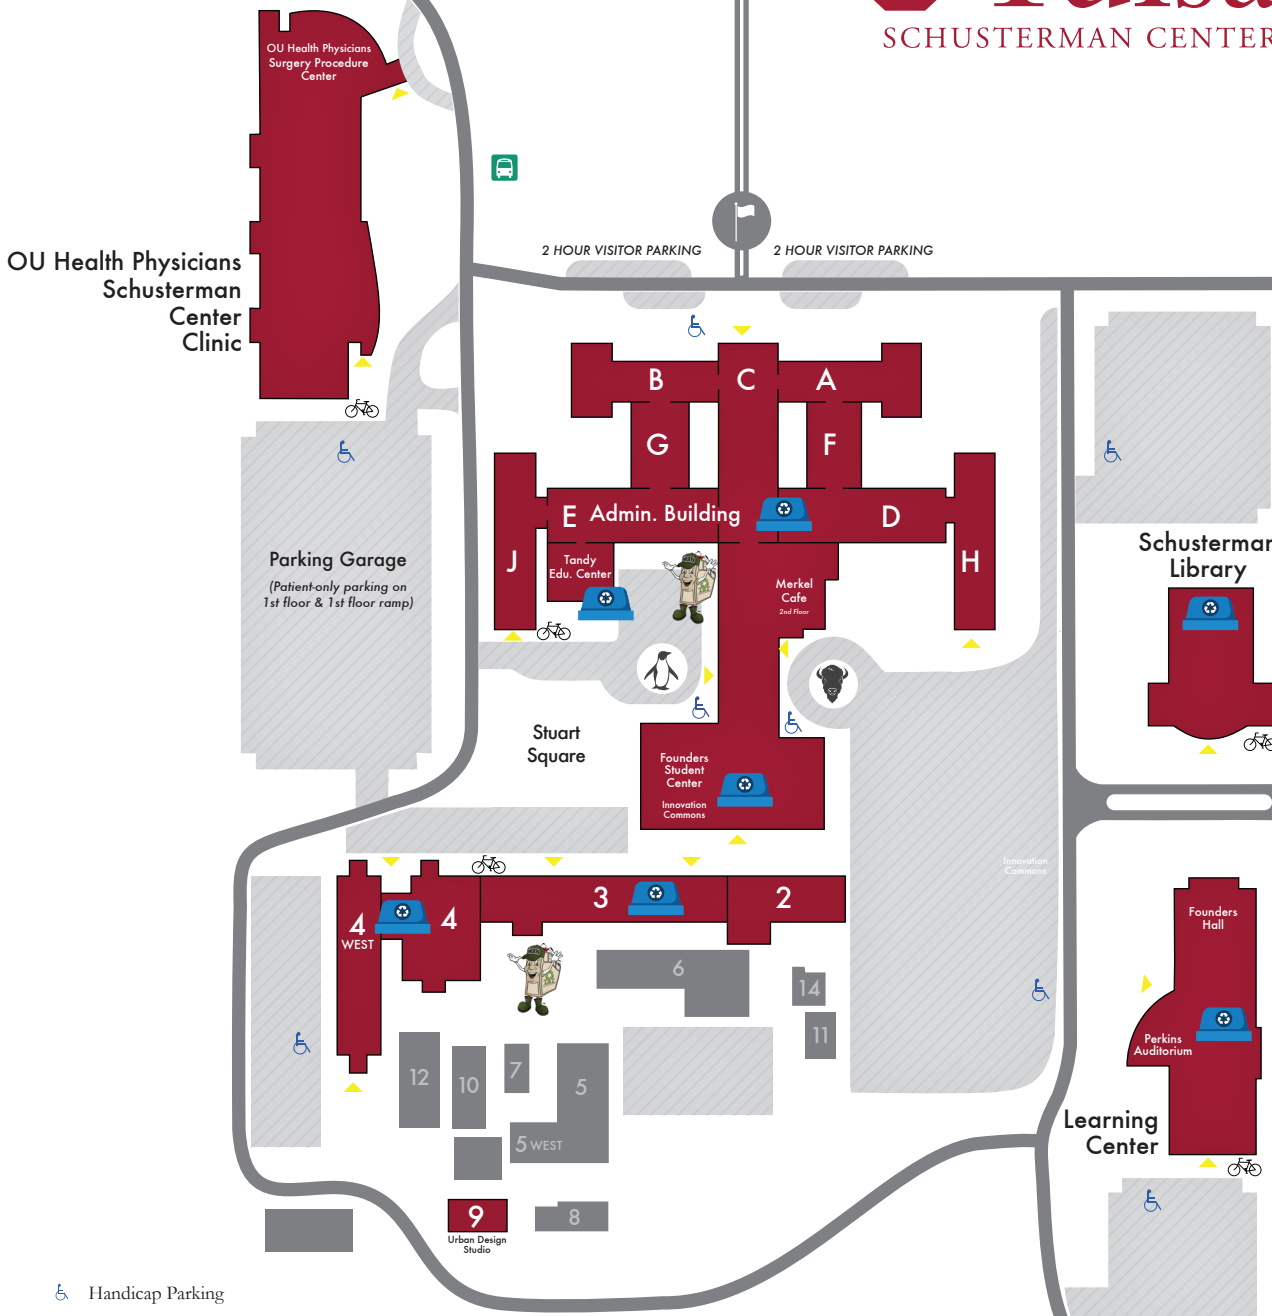

41st Street

# OU Tulsa SCHUSTERMAN CENTER

- Handicap Parking
- Bike Rack
- Tulsa Transit Bus Stop
- Building Entrance
- Parking
- Recycling Can
- Mr. Murph Container

Yale Avenue

To Interstate 44