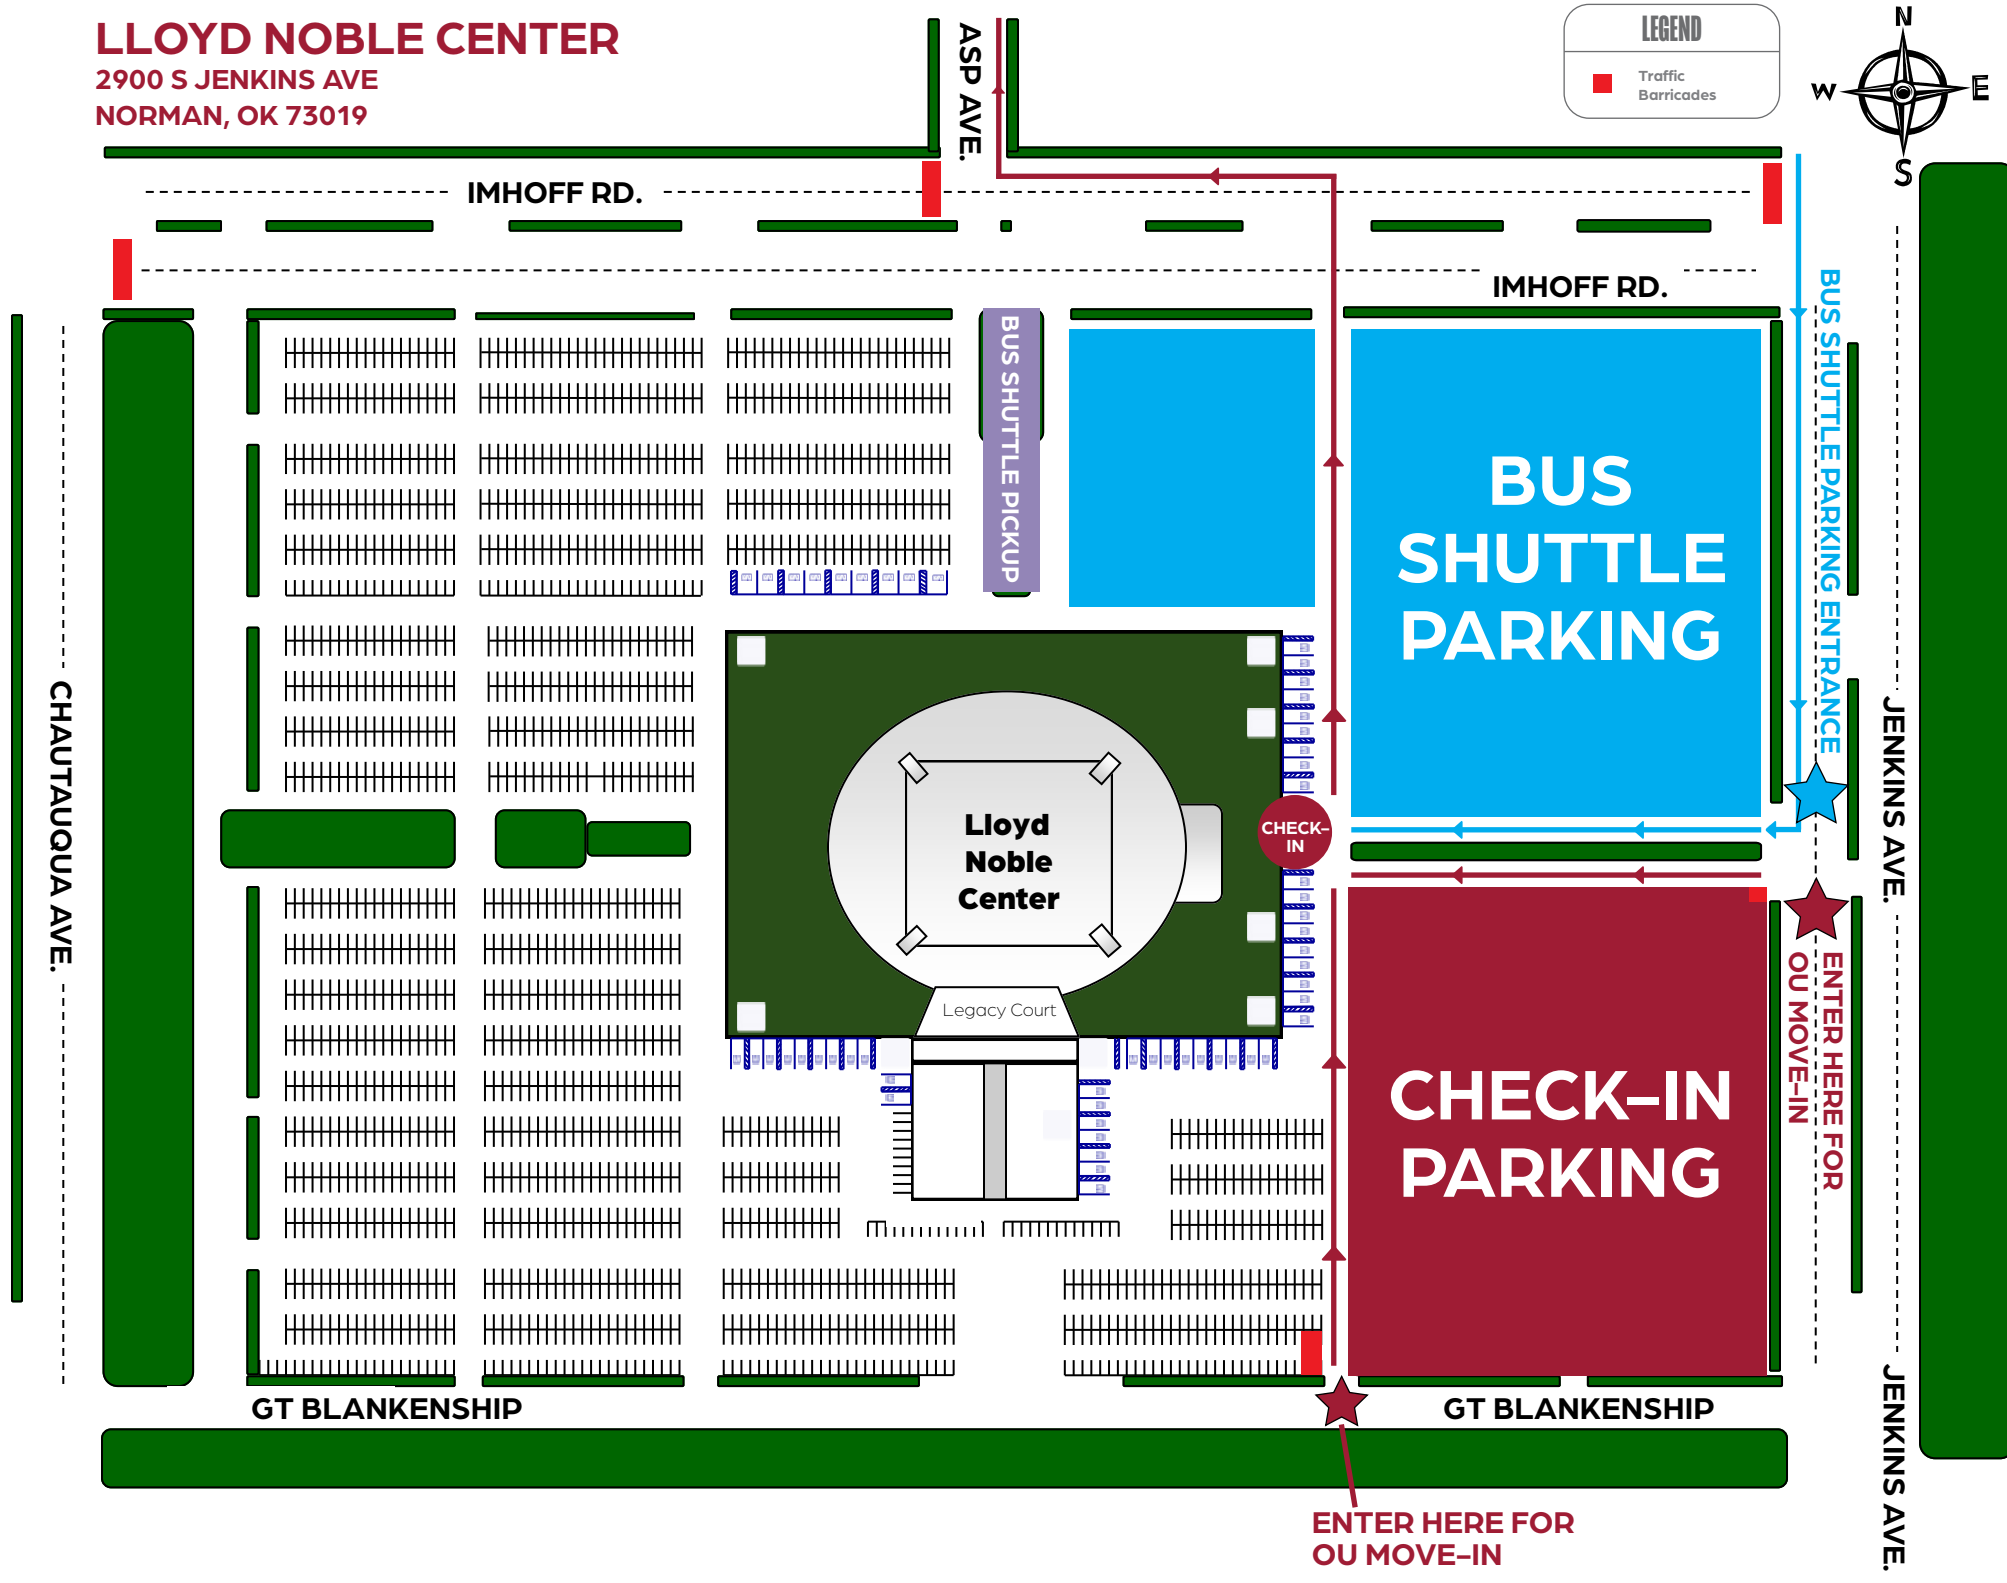

LLOYD NOBLE CENTER

2900 S JENKINS AVE

NORMAN, OK 73019

LEGEND

- Traffic
- Barricades

BUS SHUTTLE PARKING ENTRANCE

ENTER HERE FOR OU MOVE-IN

ENTER HERE FOR OU MOVE-IN

JENKINS AVE.

JENKINS AVE.

CHAUTAQUA AVE.

GT BLANKENSHIP

GT BLANKENSHIP

BUS SHUTTLE PICKUP

ASP AVE.

IMHOFF RD.

IMHOFF RD.

Lloyd Noble Center

Legacy Court

CHECK-IN

CHECK-IN PARKING

BUS SHUTTLE PARKING