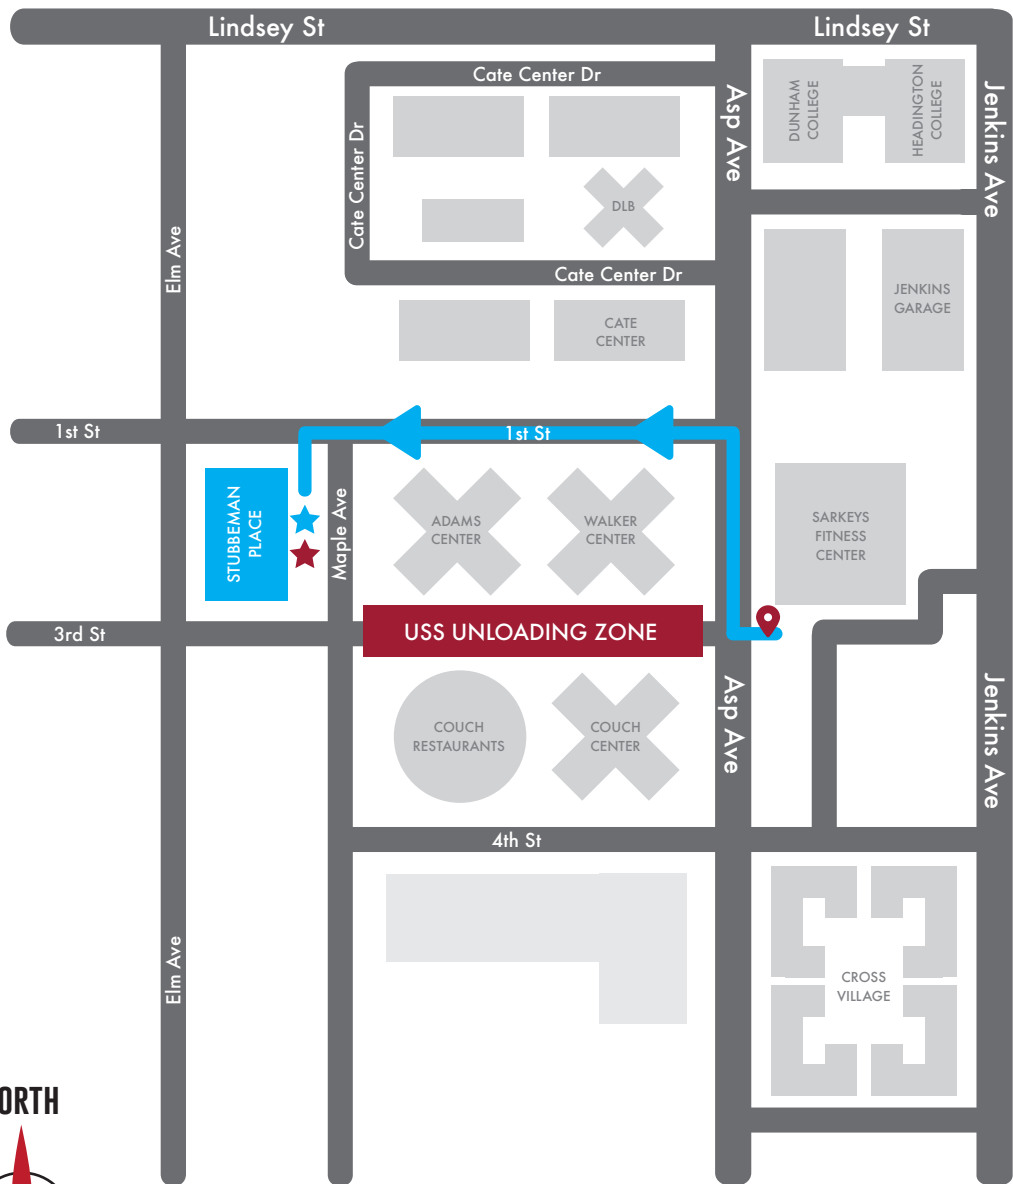

SOONER CARD AND STUDENT POST OFFICE

LEGEND

-  Destination
-  Lloyd Noble Shuttle N40 Stop
-  Suggested Walking Route

Parking is available at Lloyd Noble Center if needed. Shuttles will run from LNC to the Residence Halls each day of Move-In from 8:30 a.m. - 6:30 p.m.

★ Sooner Card
 Stubbeman Place
 1107 Elm Avenue
 Norman, OK 73072

Contact
 (405) 325-0862
 soonercard@ou.edu

★ Student Post Office
 Stubbeman Place
 1105 Elm Ave.
 Norman, OK 73072

Contact
 (405) 325-1755
 spo@ou.edu

* Sooner Card has another office located in the Oklahoma Memorial Union. *

NORTH