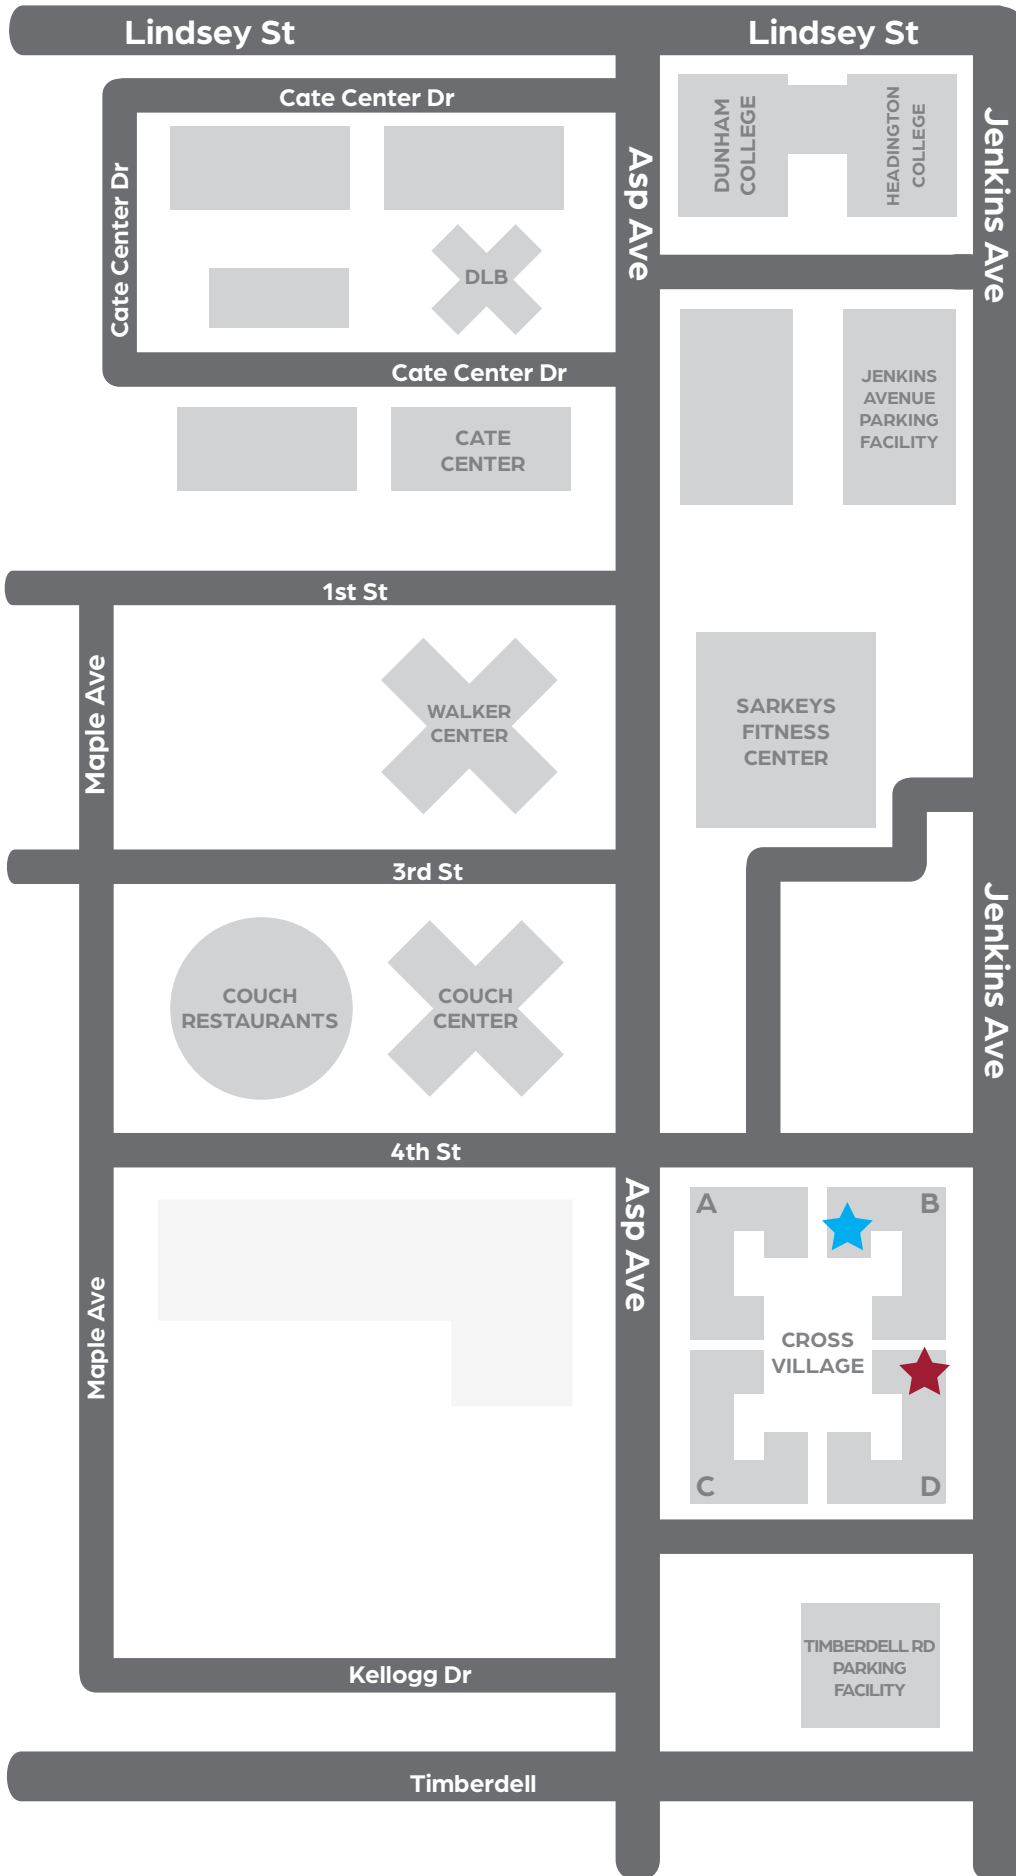

SOONER CARD AND STUDENT POST OFFICE

★ Sooner Card

116 4th Street
Cross Village D Suite 138
Norman, OK 73072

Contact

(405) 325-0862
soonercard@ou.edu

Sooner Card has another office located in the Oklahoma Memorial Union.

★ Student Post Office

114 4th Street
Cross Village B Rm 108
Norman, OK 73072

Contact

(405) 325-1755
spo@ou.edu