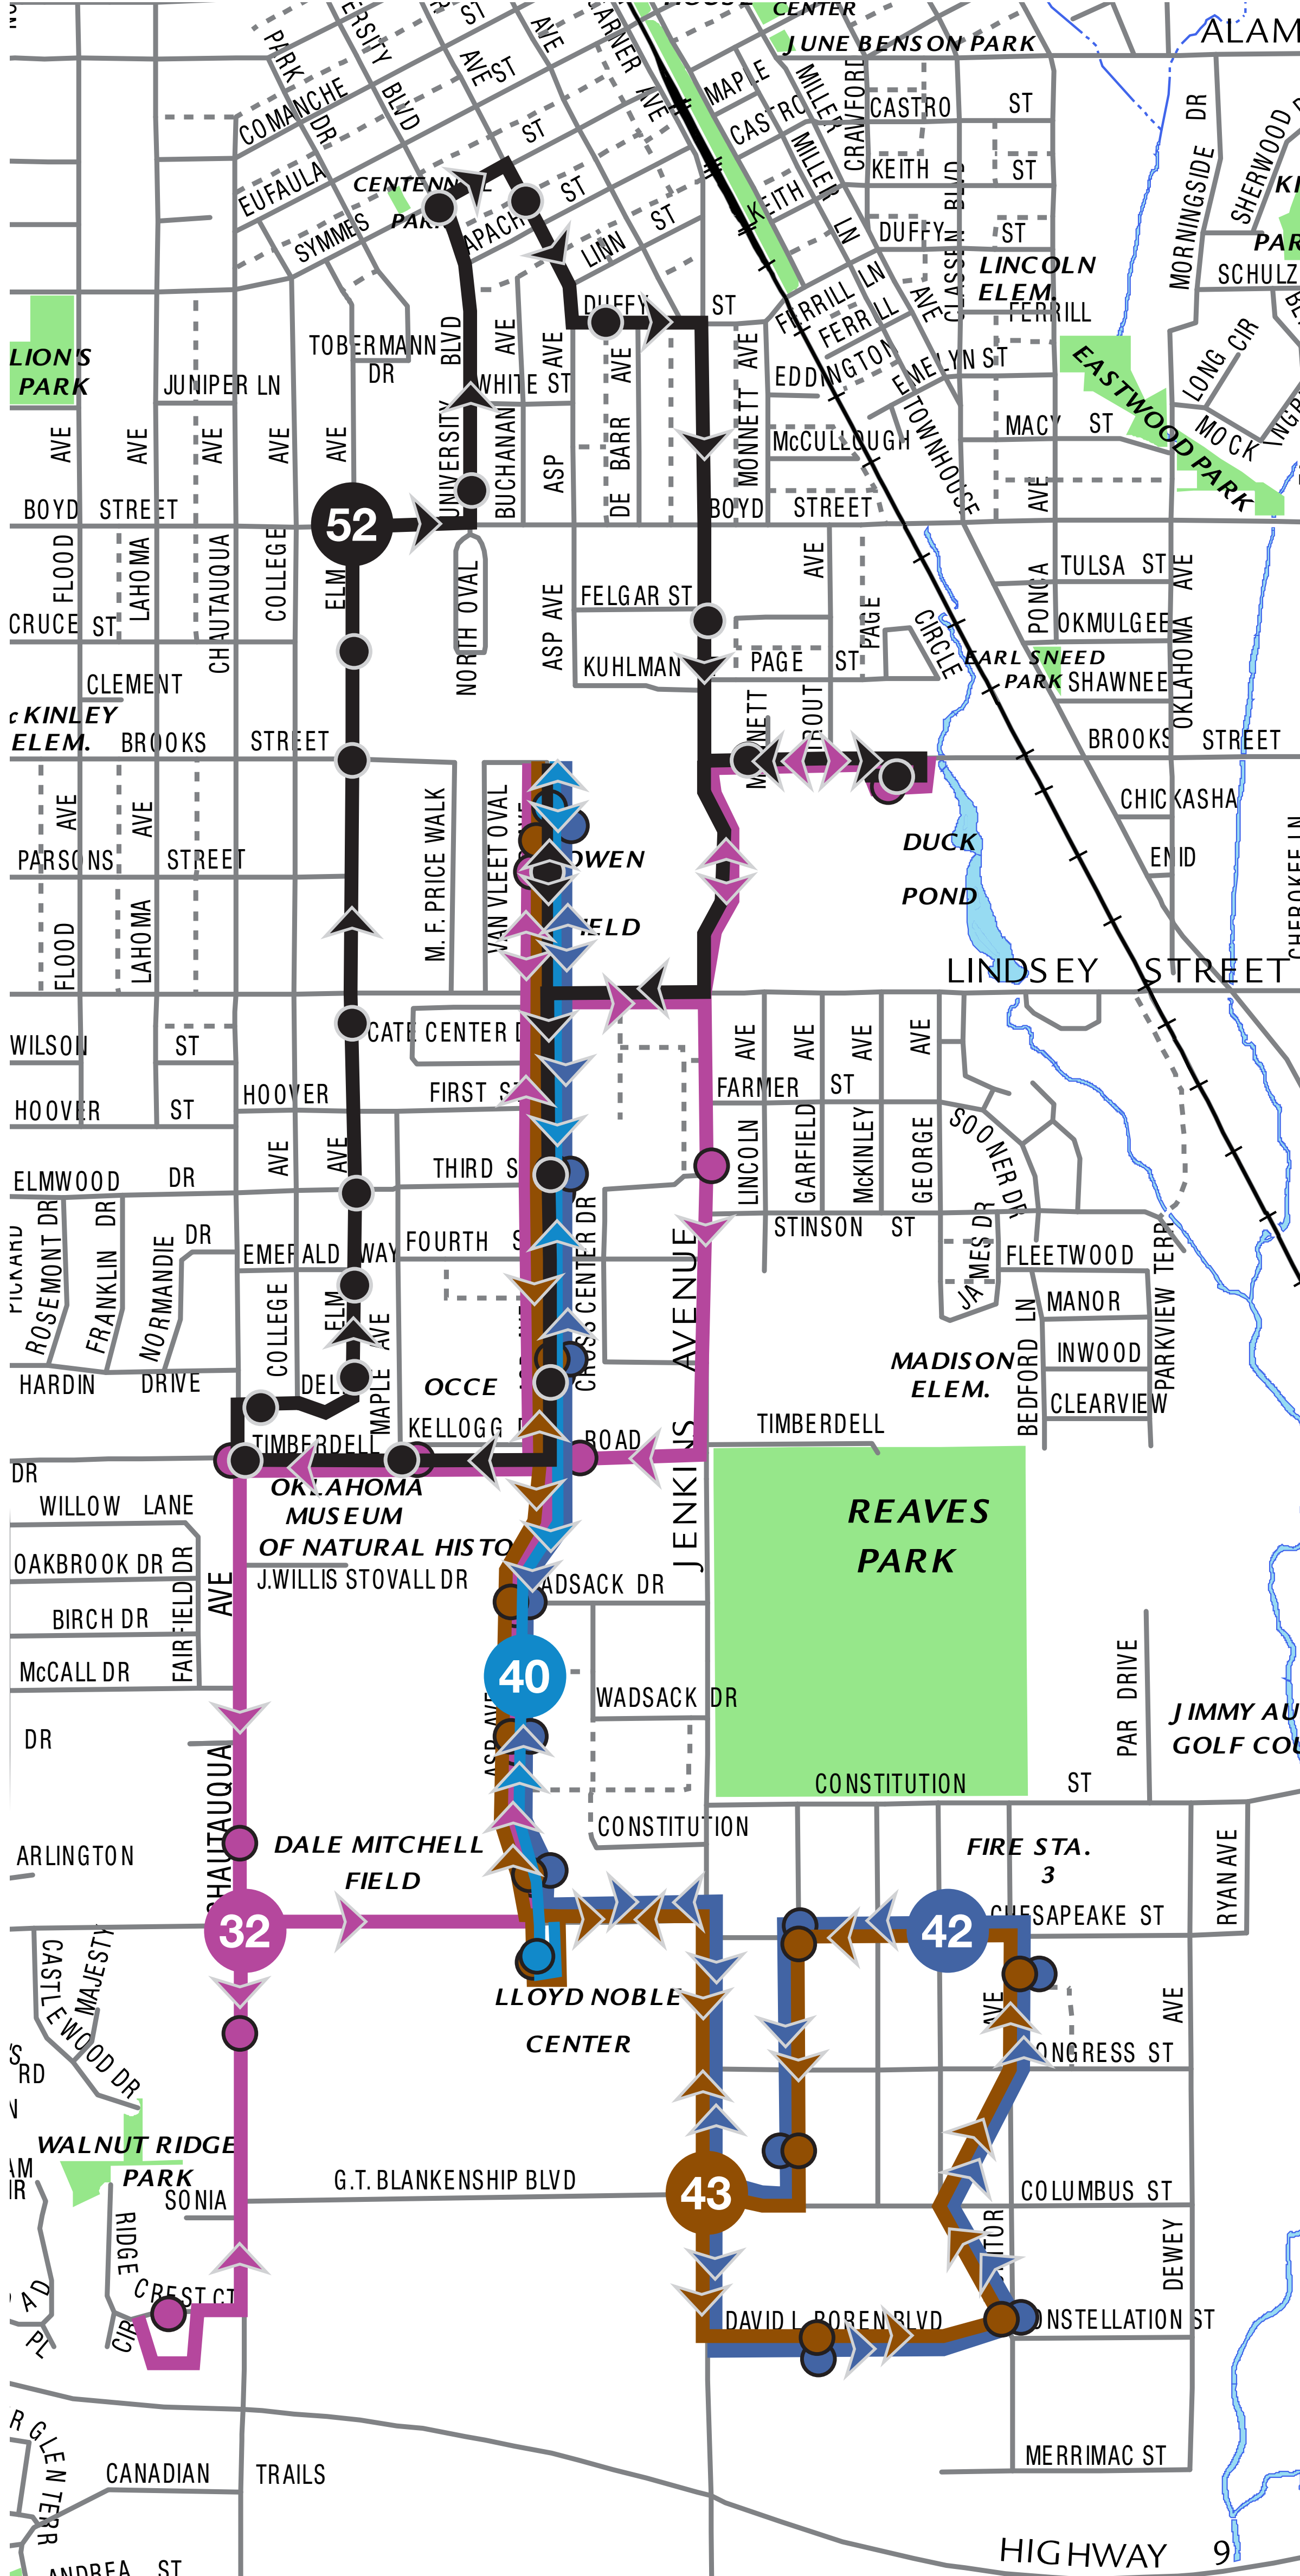

# CART routes

- 32** Apartment Loop
- 40** Lloyd Noble Shuttle
- 42** Research Route
- 43** Research/LNC
- 52** Campus Loop