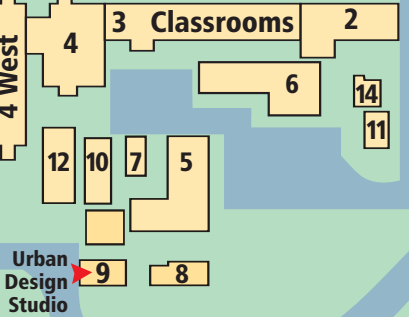

Learning Center

Writing Center
Library

YALE AVENUE

TO INTERSTATE 44

Administration Building

Floor	Wing	Office
1	A	College of Nursing
2	A	Department of Pediatrics
3	A	BP Pipeline
2	B	School of Community Medicine
2	B	Bioethics Center
3	B	President's Office/Graduate College
2	CO	Crimson Café
1	C	Center of Applied Research for Non-Profit Organizations
1	C	Tulsa Graduate College/Enrollment and Financial Aid Services
1	C	Founders Student Center and OU-Tulsa Student Affairs
1	C	Prospective Student Services (Norman)
1	C	Physician Assistant Program
2	C	Human Resources
3	C	Department of Internal Medicine
1	D	College of Pharmacy
1	D	Classrooms (ID04-ID28)
2	D	Allied Health Teaching Lab
2	D	Classroom (2D34)
2	D	Department of Psychiatry
3	D	BP Pipeline
1	E	Classrooms
1	E	Pharmacy Labs
2	E	Surgery Labs
2	E	Department of Emergency Medicine
2	E	Department of Surgery
2	E	Pharmacy Labs
3	E	Surgery Labs
1	F	College of Nursing
2	F	Department of Psychiatry
3	F	BP Pipeline
1	G	Classroom (IG13)
1	G	College of Public Health
2	G	School of Community Medicine
3	G	Department of Internal Medicine
1	H	College of Pharmacy
2	H	College of Pharmacy
2	H	OB/Gyn Department
3	H	BP Pipeline
1	J	College of Architecture
1	J	College of Arts and Sciences Department of Human Relations School of Library and Information Studies Public Administration
1	J	Center for Studies in Democracy and Culture
1	J	Confucius/East Asia Institute
2	J	College of Allied Health
3	J	Medical Informatics
3	J	College of Arts and Sciences Anne and Henry Zarrow School of Social Work Organizational Dynamics

Administration Building

Offices and Classrooms

- ☐ Enter main entrance or south end of J, H and C wings
- ☐ Handicapped entrances: main entrance and circle drives

Learning Center

Founders Hall
Perkins Family Auditorium
Classrooms 135 – 145 (1st floor)
Classrooms 220 – 231 (2nd floor)

Building 3

Classrooms (3100-3110)

Building 4

Jeannine Rainbolt College of Education (Early Childhood and Educational Administration)
Continuing Education Center
Room 4201
Telecommunications Engineering

Building 4 West

Jeannine Rainbolt College of Education
National Resource Center for Youth Services (2nd Floor; enter south end)
School of Electrical and Computer Engineering

Building 9

Urban Design Studio