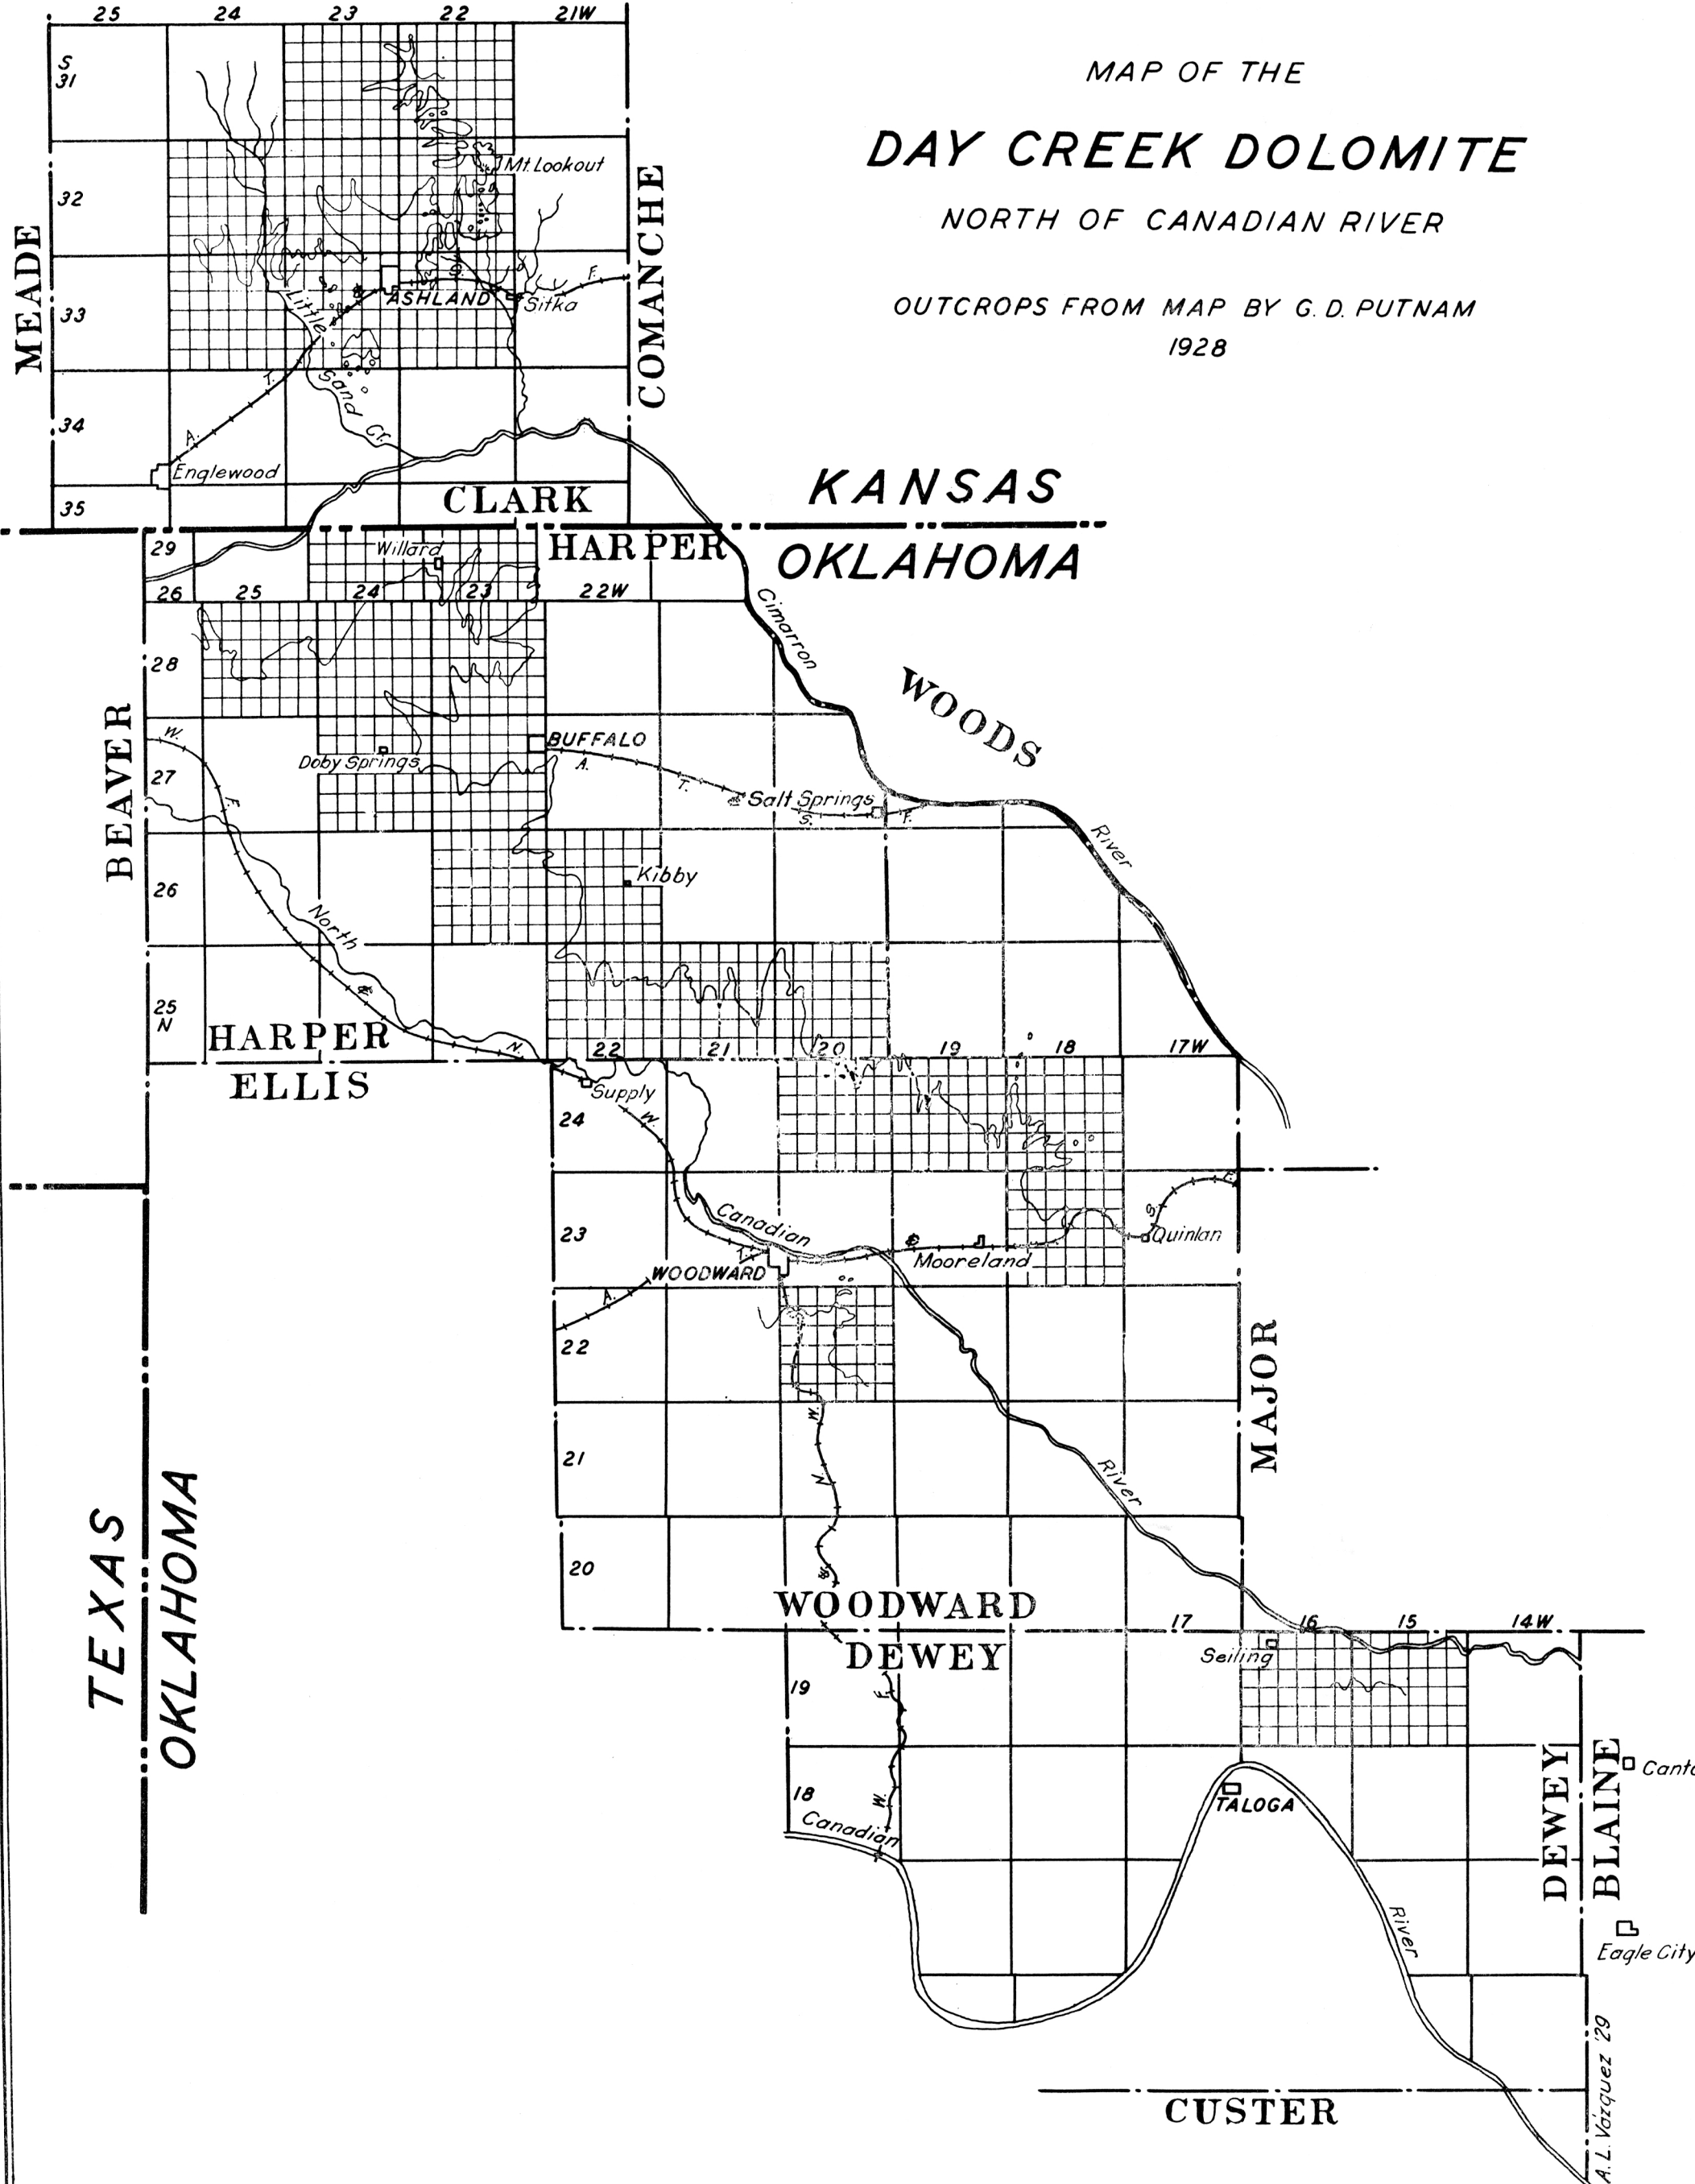

MAP OF THE
DAY CREEK DOLOMITE
NORTH OF CANADIAN RIVER

OUTCROPS FROM MAP BY G. D. PUTNAM
1928

A. L. Vázquez '29