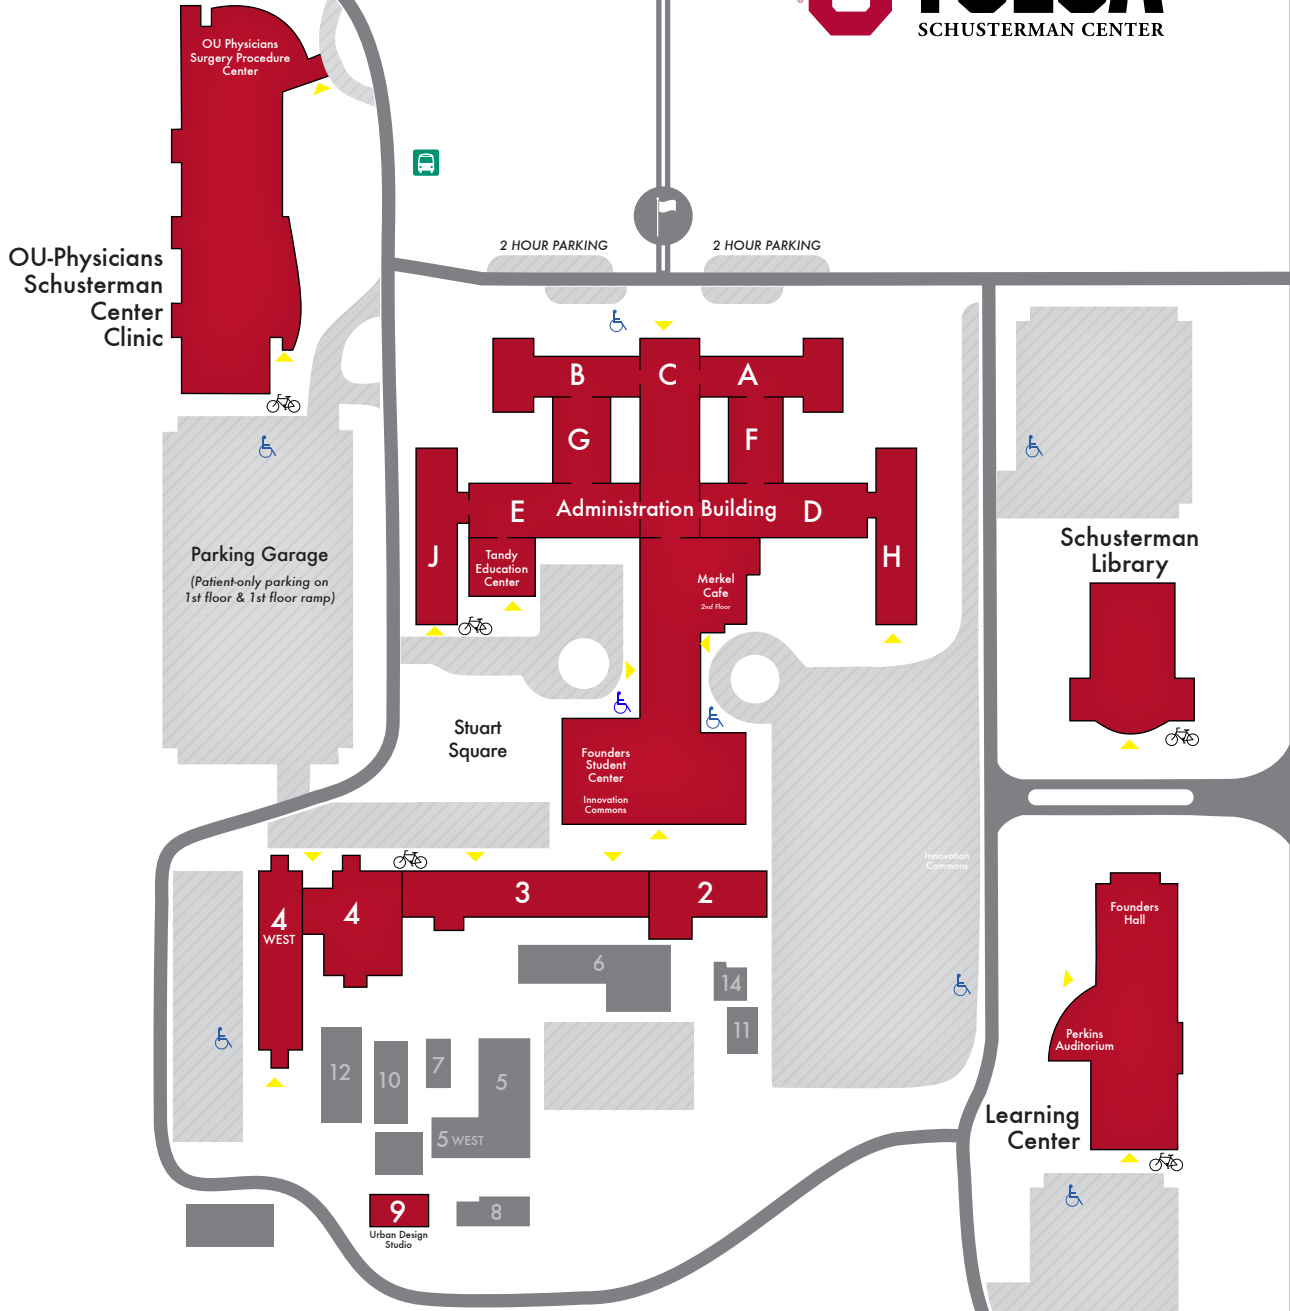

41st Street

Yale Avenue

To Interstate 44

- Handicap Parking
 - Bike Rack
 - Tulsa Transit Bus Stop
 - Building Entrance
 - Parking
- N
 W E
 S

Administration Building

A WING

Floor 1 College of Nursing
Floor 2 OB GYN

B Wing

Floor 1 OU-TU School of Community Medicine
Floor 2 OU-TU School of Community Medicine
Floor 3 President's Office
Floor 3 Academic Affairs

C Wing

Floor 1 Security Office/Police Dispatch
Floor 1 OU-Tulsa Enrollment & Student Financial Services
& Tulsa Graduate College
Floor 1 Founders Student Center
Floor 1 Innovation Commons
Floor 1 IT Service Desk
Floor 1 College of Medicine, Office of Student Services
Floor 1 OU-Tulsa Student Affairs
Floor 1 Prospective Student Services (*Norman*)
Floor 1 Physician Assistant Program
Floor 1 Computer Lab (*1C65*)
Floor 2 Human Resources
Floor 2 Classroom (*2C33*)
Floor 2 Merkel Café
Floor 3 Faculty/Staff Lounge
Floor 3 Medical Informatics

D Wing

Floor 1 Classrooms (*1D04-1D28*)
Floor 2 Allied Health Teaching Lab
Floor 2 College of Allied Health

E Wing

Floor 1 Classrooms (*1E31, 1E35*)
Floor 2 Classroom (*2E29*)
Floor 2 Department of Emergency Medicine
Floor 3 Computer Lab (*3E35*)
Floor 3 Integrative Immunology Center
Floor 3 Vascular Surgery Research Laboratory

F Wing

Floor 1 College of Nursing
Floor 2 College of Allied Health

G Wing

Floor 1 College of Public Health
Floor 2 School of Community Medicine
Floor 3 ORDSA

H Wing

Floors 1,2..... College of Arts & Sciences
Floor 1 College of Architecture
Floor 1 Department of Human Relations
Floor 1 School of Library and Information Studies